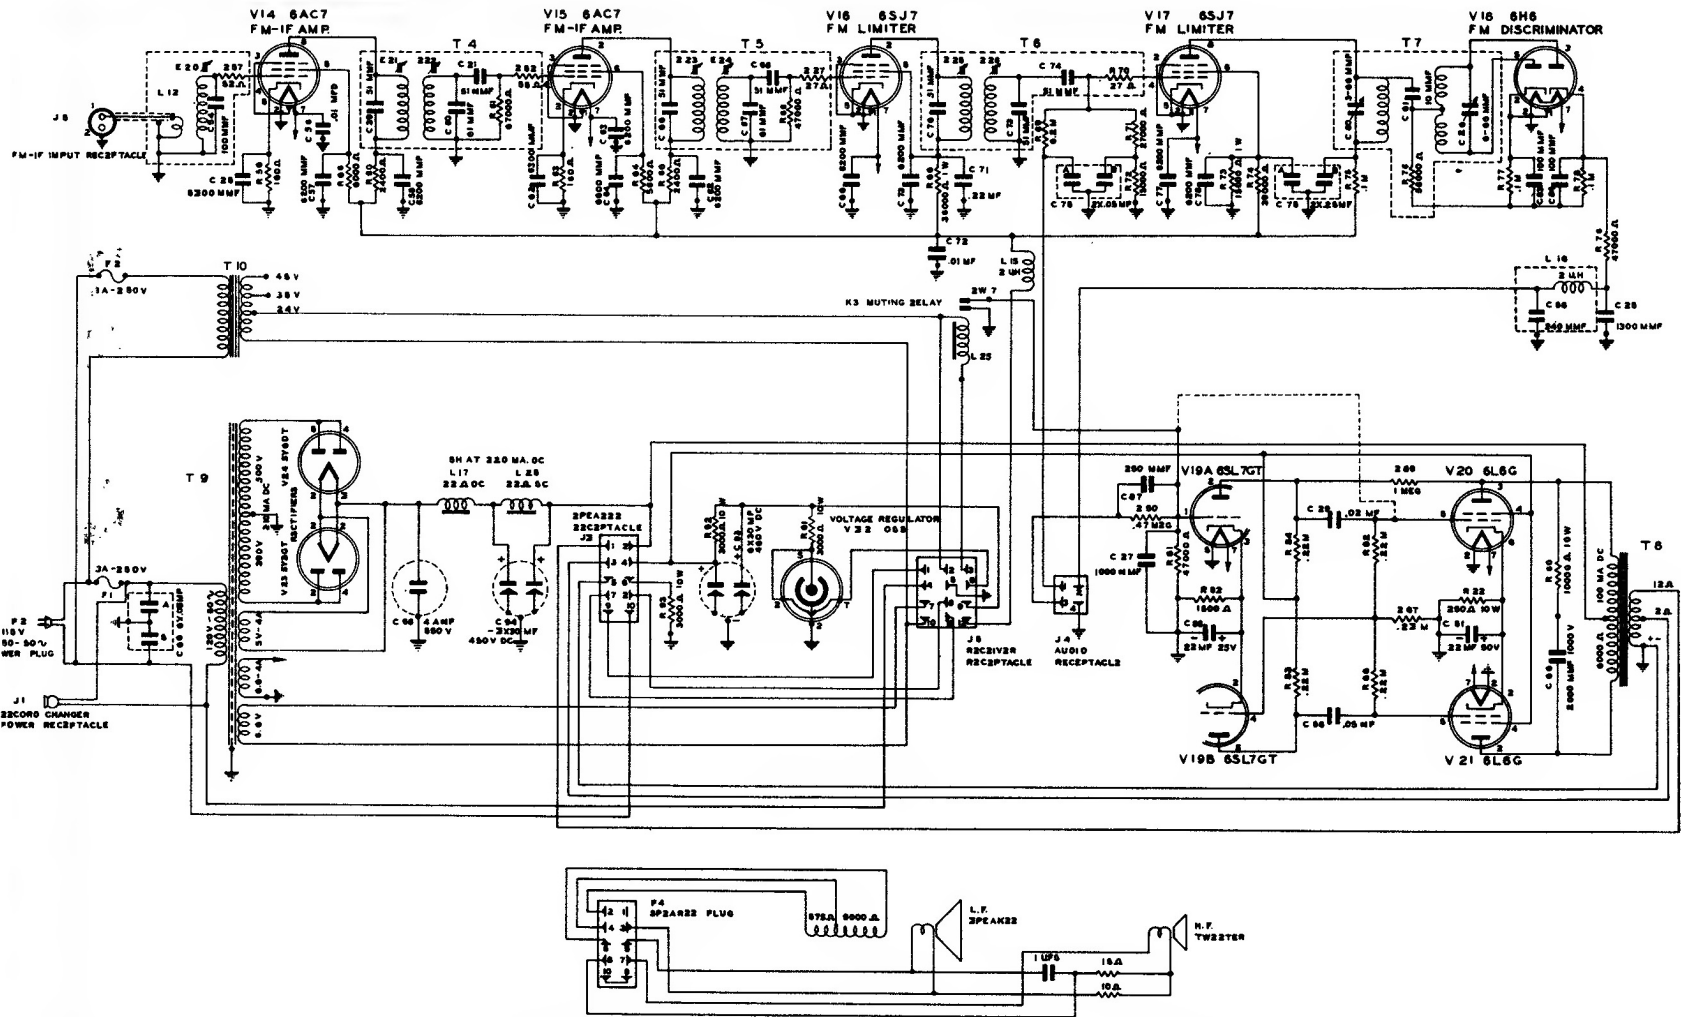

AM I.F. 455 KC.
 FM I.F. 10.7 MC.

Revised Schematic Diagram Model 800-B Receiver Chassis

SCOTT RADIO LABORATORIES INC.
 CHICAGO 40 ILLINOIS

Revised Schematic Diagram Model 800-B Power Supply

SCOTT RADIO LABORATORIES INC.
CHICAGO 40 ILLINOIS