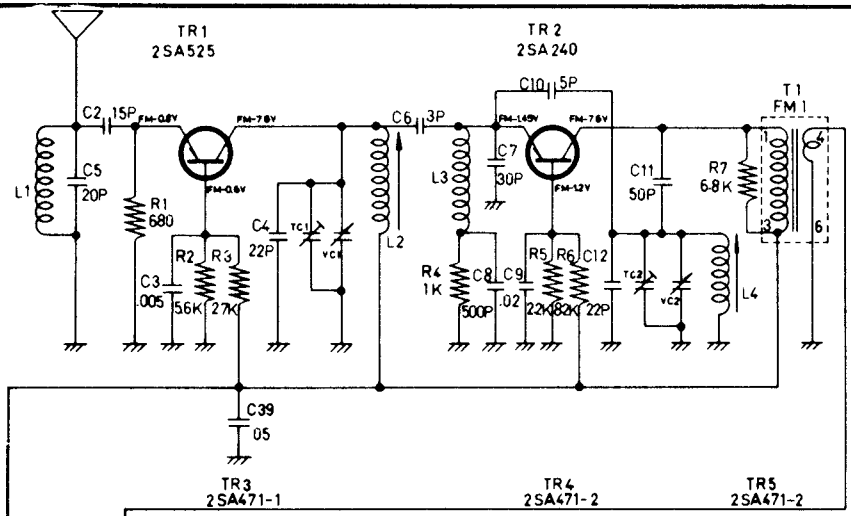

Stereone

AM IF 455 KC
FM IF 10.7 MC

LOCATION OF PARTS