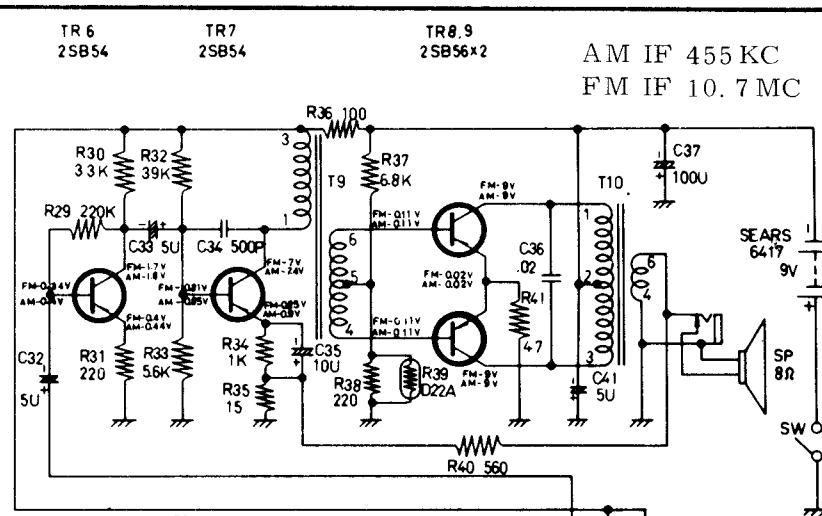

Stereone

AM IF 455 KC
FM IF 10.7 MC

LOCATION OF PARTS