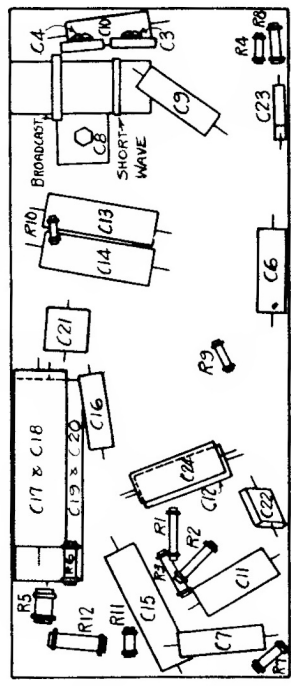

RANGE SWITCH SHOWN IN BROADCAST POSITION
I.F. = 455 KC

TUBE SOCKETS ARE VIEWED FROM UNDER SIDE OF CHASSIS. VOLTAGE READINGS SHOWN AT SOCKET PRONGS ARE TO CHASSIS AND ARE TAKEN WITH NO SIGNAL. LINE VOLTAGE AT 117 VOLTS. WHERE NO READING IS GIVEN, THE VOLTAGE IS ZERO OR TOO LOW TO READ.

LOUD SPEAKER:
Type . . . Permanent Magnet Dynamic
Size . . . 6 inch
Field . . . Permanent Magnet

Sears, Roebuck & Co. Chicago.
Models 3361, 3461, 3561, 3621.
Factory No. 109.356