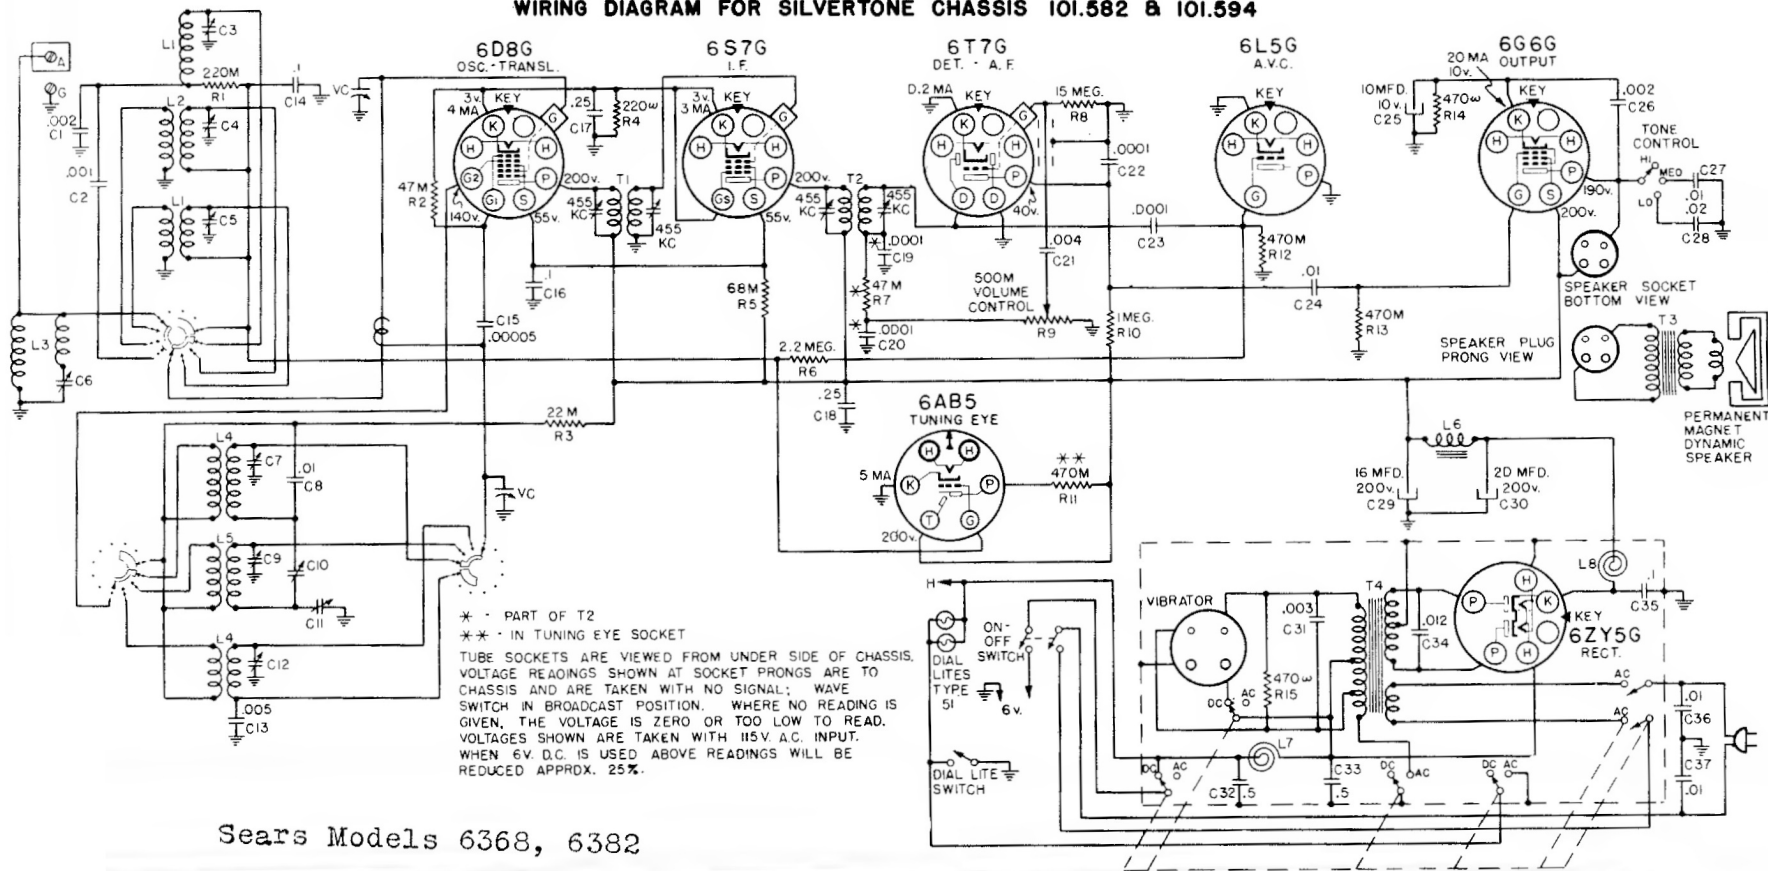

WIRING DIAGRAM FOR SILVERTONE CHASSIS 101.582 & 101.594

Sears Models 6368, 6382