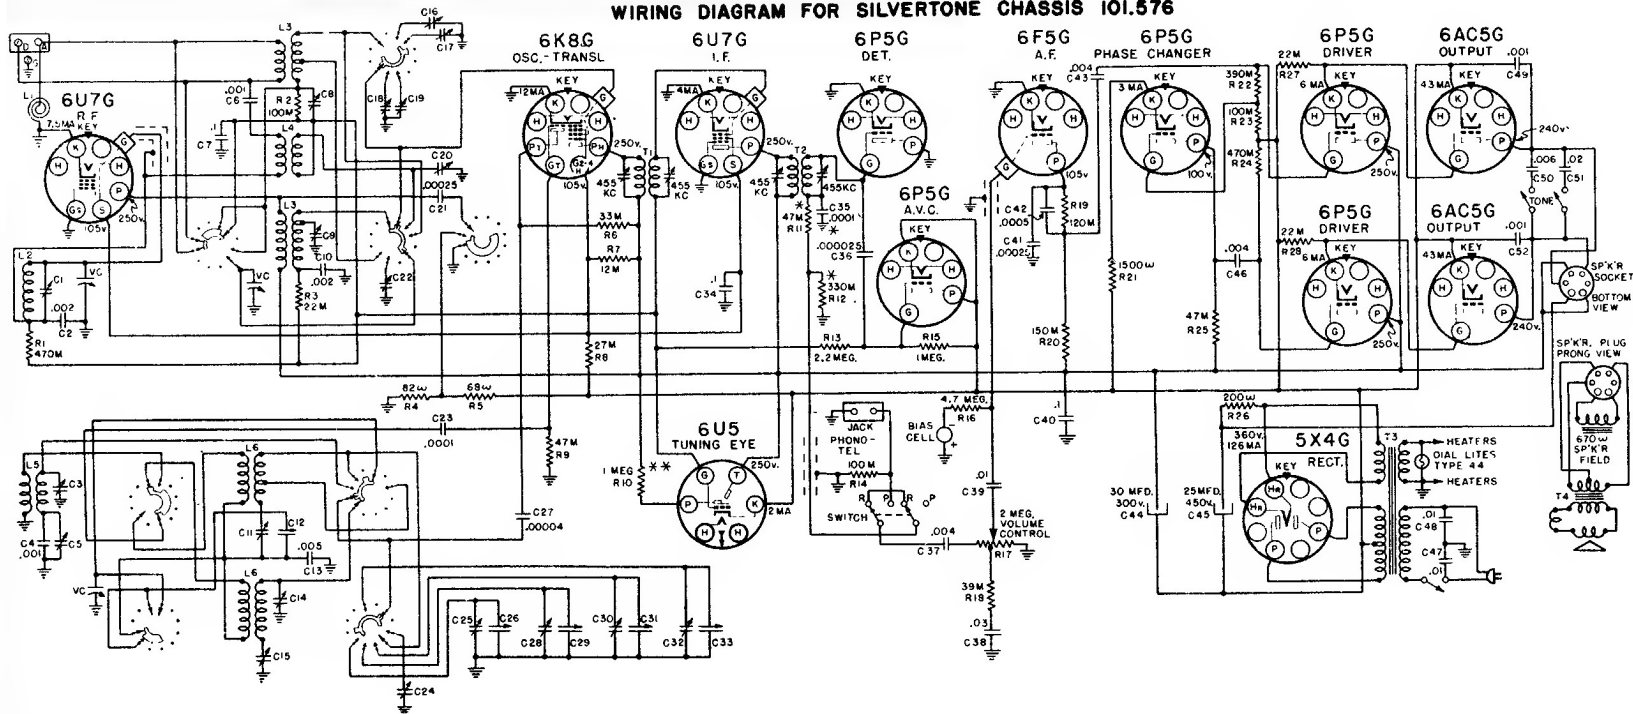

WIRING DIAGRAM FOR SILVERTONE CHASSIS 101.576

* - PART OF T2
 ** - IN TUNING EYE SOCKET

TUBE SOCKETS ARE VIEWED FROM UNDER SIDE OF CHASSIS. VOLTAGE READINGS SHOWN AT SOCKET PRONGS ARE TO CHASSIS, AND ARE TAKEN WITH NO SIGNAL; WAVE SWITCH IN BROADCAST POSITION. LINE VOLTAGE AT 117 VOLTS. WHERE NO READING IS GIVEN, THE VOLTAGE IS ZERO OR TOO LOW TO READ.

Sears Models 6337, 6437