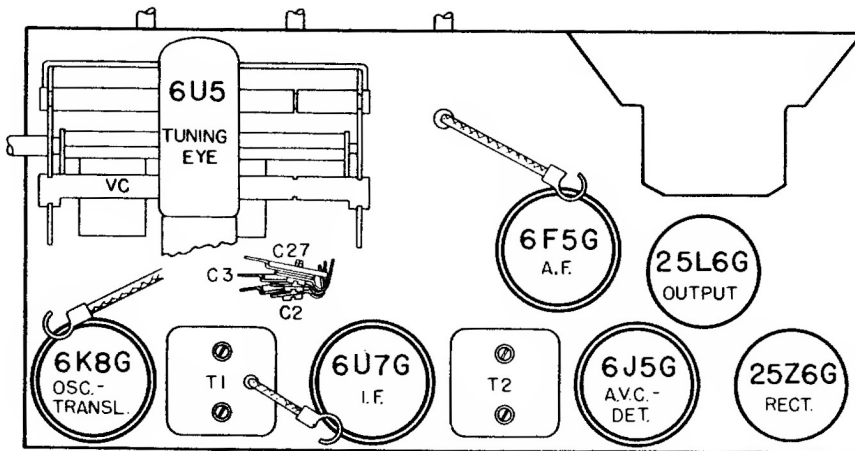

WIRING DIAGRAM FOR SILVERTONE CHASGIS 101.570-1

- YELLOW
- GREEN
- BLACK

LOCATIONS OF PARTS ON TOP OF CHASSIS

Sears Models 6324, 6424
6493

LOCATIONS OF PARTS UNDER CHASSIS.