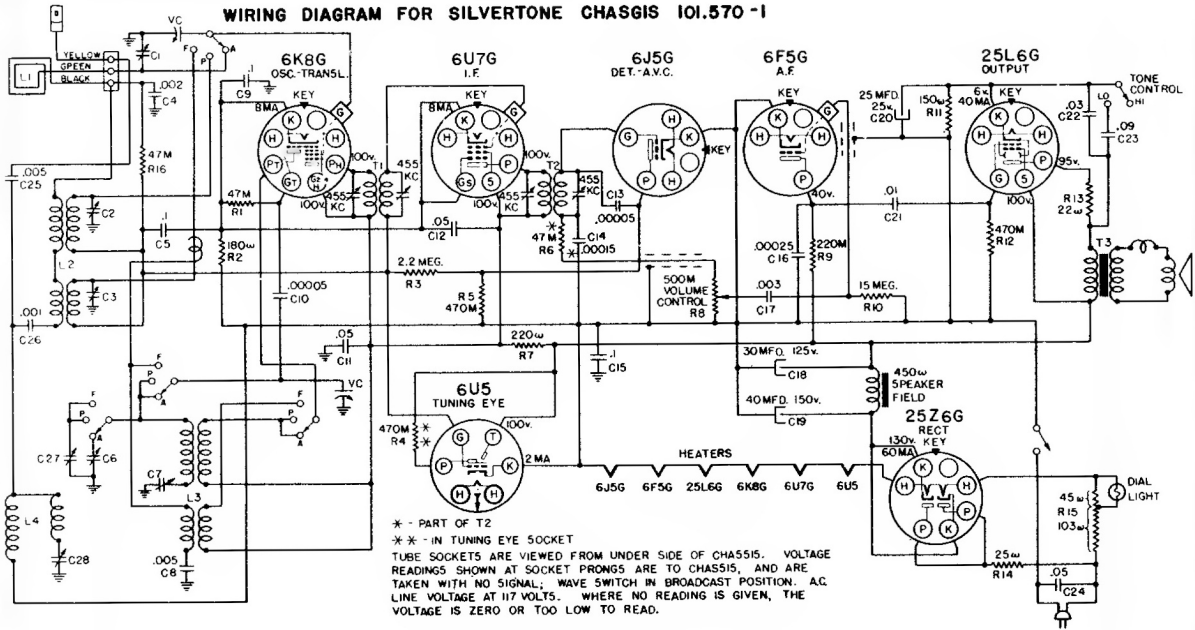

WIRING DIAGRAM FOR SILVERTONE CHASGIS 101.570-1

- YELLOW
- GREEN
- BLACK

LOCATIONS OF PARTS ON TOP OF CHASSIS

Sears Models 6324, 6424
6493

LOCATIONS OF PARTS UNDER CHASSIS.