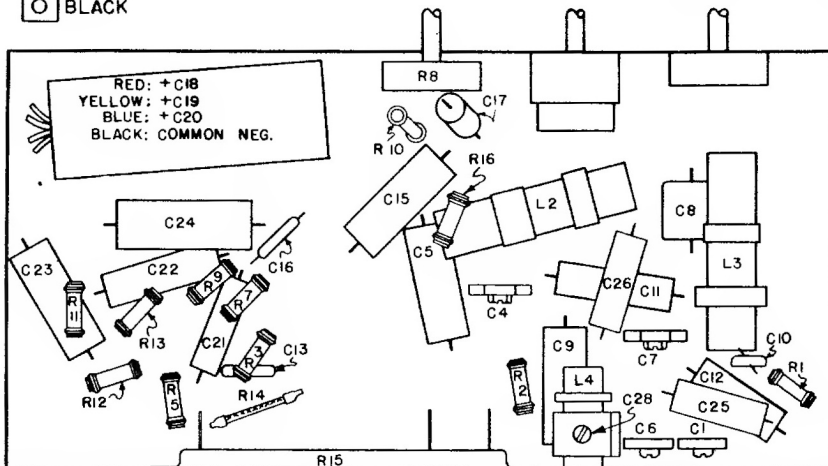

WIRING DIAGRAM FOR SILVERTONE CHASGIS 101.570-1

- YELLOW
- GREEN
- BLACK

LOCATIONS OF PARTS ON TOP OF CHASSIS

Sears Models 6324, 6424
6493

LOCATIONS OF PARTS UNDER CHASSIS.