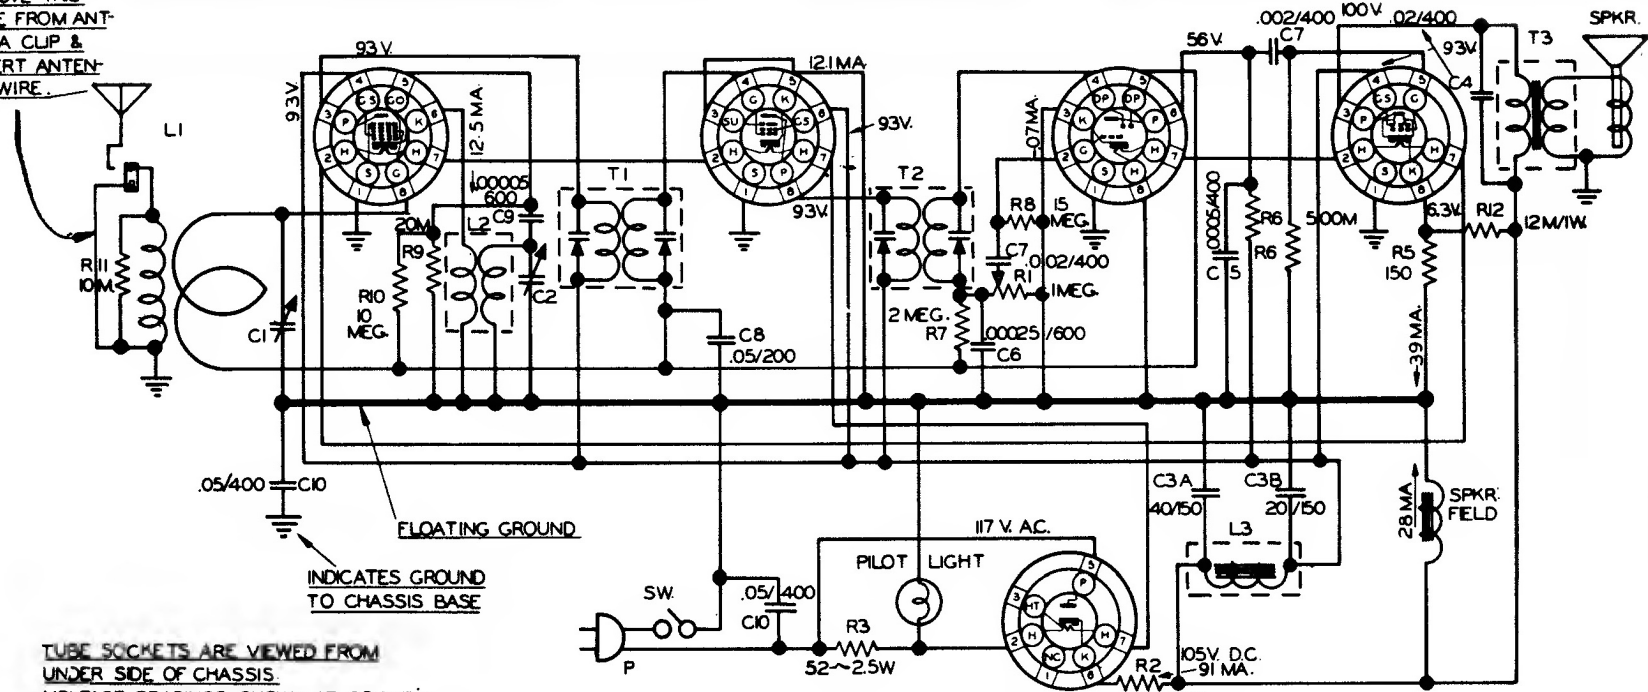

WHEN EXTERNAL ANTENNA IS USED, REMOVE THIS WIRE FROM ANTENNA CLIP & INSERT ANTENNA WIRE.

12SA7GT

12SK7GT

12SQ7GT

35L6GT

.05/400 C10

FLOATING GROUND

INDICATES GROUND TO CHASSIS BASE

TUBE SOCKETS ARE VIEWED FROM UNDER SIDE OF CHASSIS. VOLTAGE READINGS SHOWN AT SOCKET PRONGS ARE TO FLOATING GROUND AND ARE TAKEN WITH NO SIGNAL. A.C. LINE VOLTAGE AT 117 VOLTS. WHERE NO READING IS GIVEN, THE VOLTAGE IS ZERO OR TOO LOW TO READ.

35Z5GT

132.814

CODE
MEG = MEGOHM
M = 1000 OHM

SEARS, ROEBUCK AND CO.

Models 7020 and 7022
Factory No. 132.814