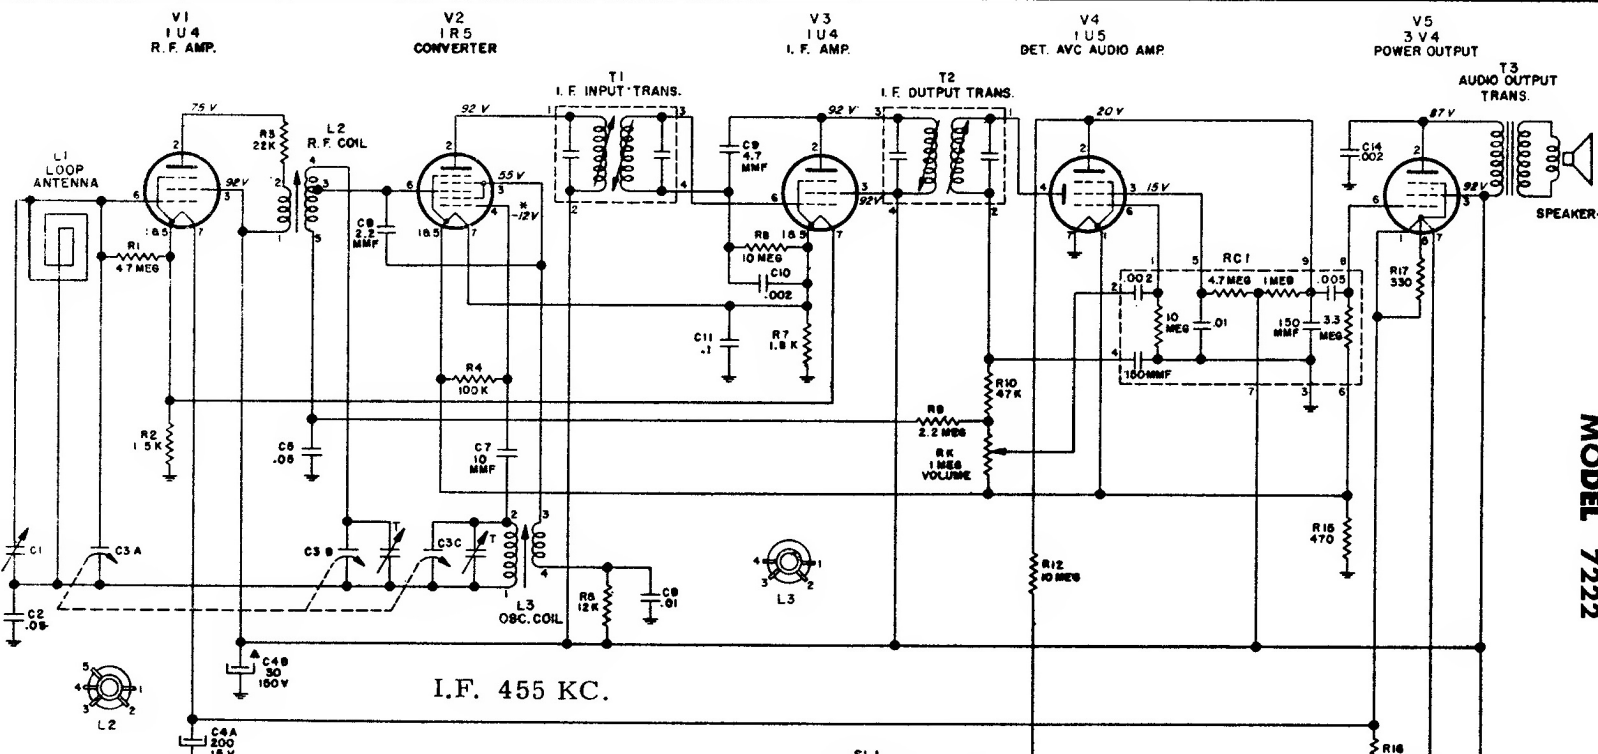

# SEARS, ROEBUCK and CO.

SILVERTONE PORTABLE RADIO CHASSIS NUMBER 528.48000  
MODEL 7222

- NOTES:
- VALUES OF CAPACITORS IN MFD. UNLESS OTHERWISE NOTED.
  - ALL RESISTORS ARE 1/2 WATT ±10% UNLESS OTHERWISE NOTED.
  - VOLTAGES MEASURED FROM POINT INDICATED TO COMMON GROUND WITH 20,000 VOLT/OHM METER ON 117V.60 Hz A.C. LINE.
  - \* TAKEN WITH VTVM