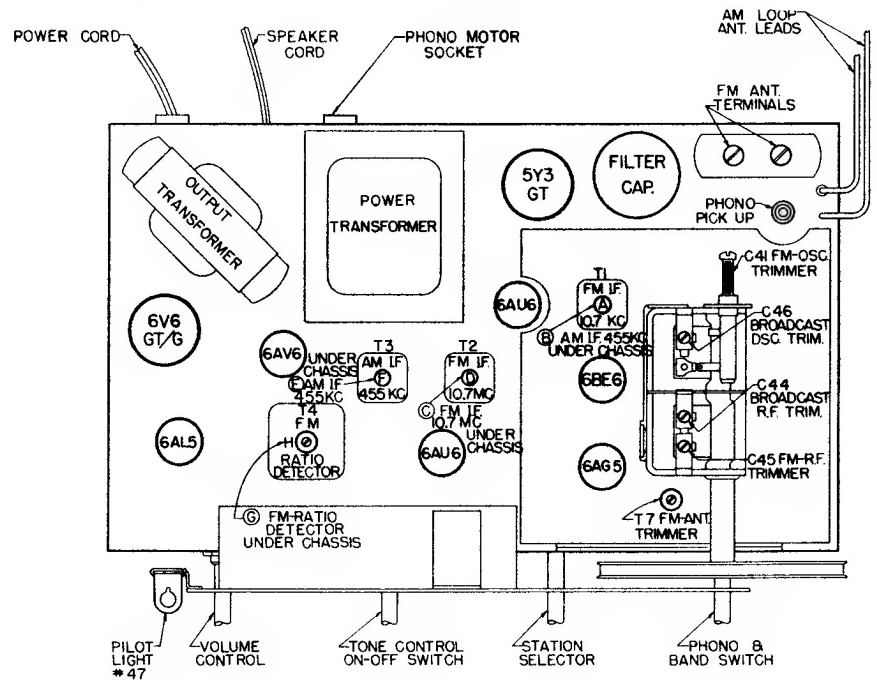

Silverstone

NOTE FM LOCATED IN EXTREME COUNTER-CLOCKWISE POSITION

Sears, Roebuck & Co.  
Set Catalog No. 9103

Chassis 110.490