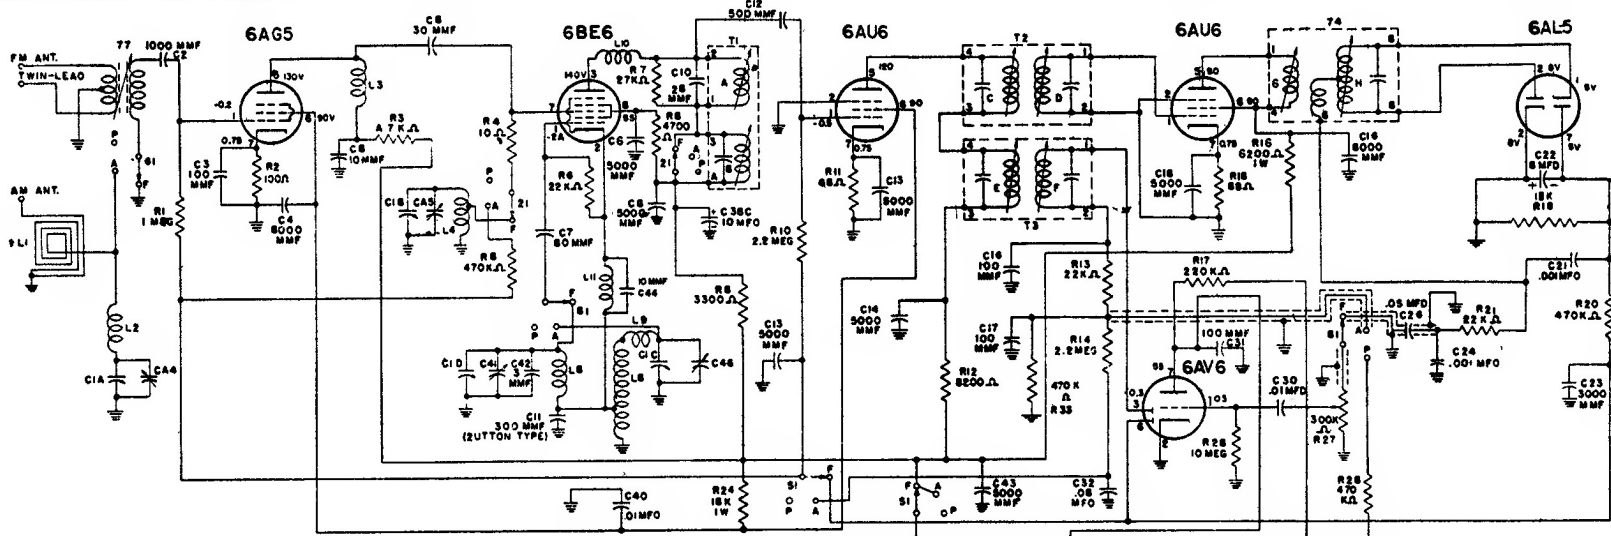

Silverstone

NOTE FM LOCATED IN EXTREME COUNTER-CLOCKWISE POSITION

Sears, Roebuck & Co.  
Set Catalog No. 9103

Chassis 110.490