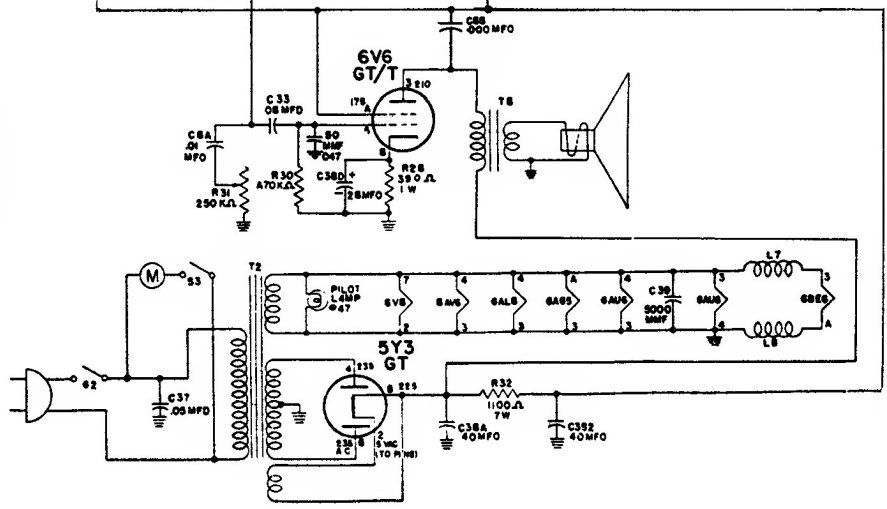

Silverstone

NOTE FM LOCATED IN EXTREME COUNTER-CLOCKWISE POSITION

Sears, Roebuck & Co.  
Set Catalog No. 9103

Chassis 110.490