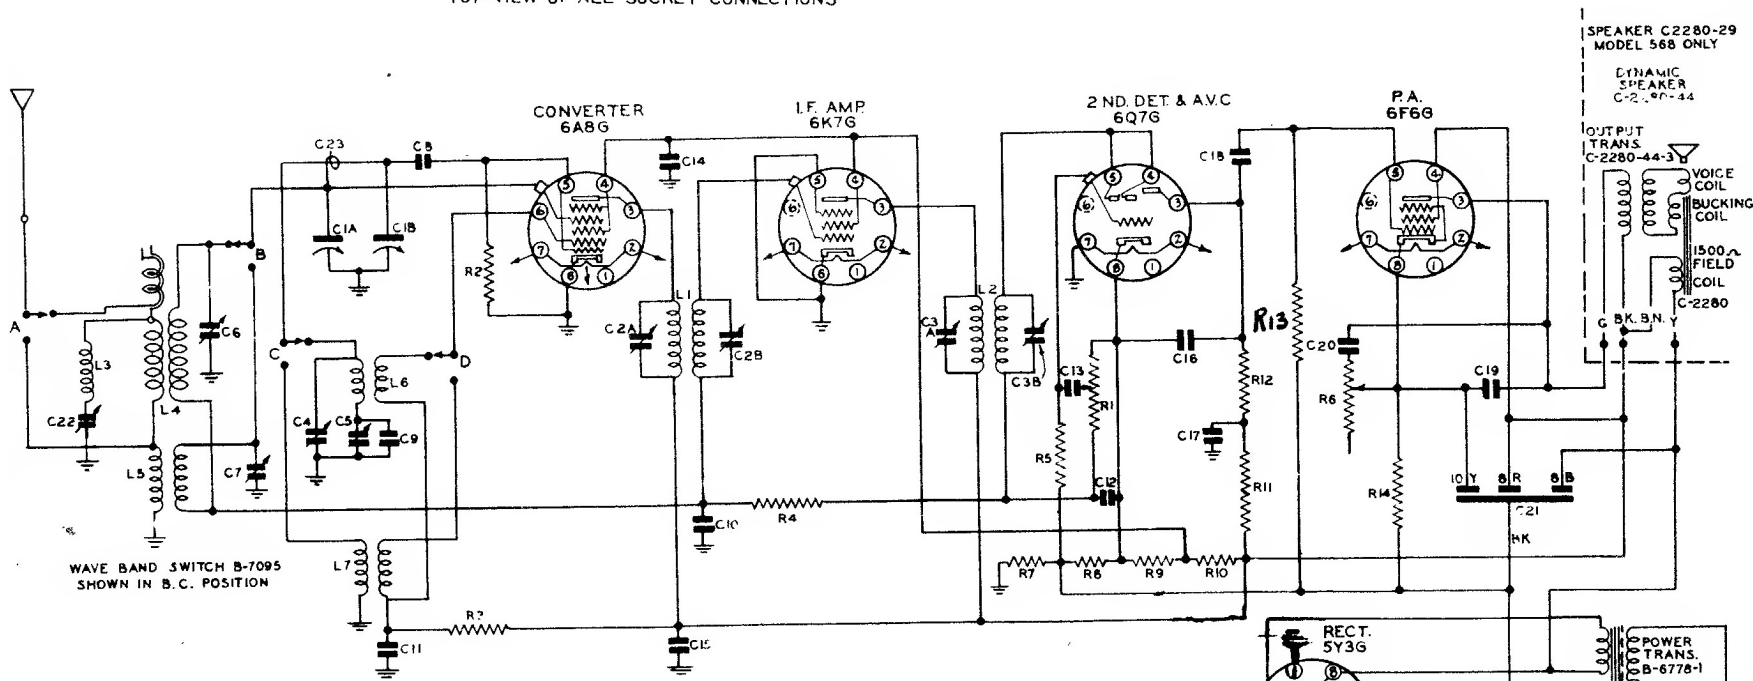

SCHEMATIC DIAGRAM
SPARTON SUPERHETERODYNE MODEL 518, 518X, 558 & 558X 568
INTERMEDIATE FREQUENCY 456 K.C.
 TOP VIEW OF ALL SOCKET CONNECTIONS

SPEAKER C-2280-29
 MODEL 568 ONLY
 DYNAMIC
 SPEAKER
 C-2280-44-34

WAVE BAND SWITCH B-7095
 SHOWN IN B. C. POSITION

- | | | | | | | | | |
|-----|--------------------|-----------|-----------|---------------------------|------------------|-----------|------------------------|------------------|
| C1 | VARIABLE CONDENSER | B-7096 | C12 | 250 MMFD. MOLDED | C-720-324 | R1 | 500,000 Ω VOL. CONTROL | A-14216-A |
| C2 | NO. 1 I.F. TRIMMER | A-14404 | C13 | .02 MFD. 400 V. | C-720-32 | R2 | 56,000 Ω .25 W. | C-2795-83-B |
| C3 | NO. 2 I.F. TRIMMER | A-14399 | C14 | .1 MFD. 200 V. | C-720-60 | R3 | 22,000 Ω .5 W. | C-2796-78-A |
| C4 | B.C. OSC. TRIMMER | A-14200-2 | C15 | .2 MFD. 400 V. | C-720-74 | R4 | 1 MEGOHM .25 W. | C-2795-31-B |
| C5 | B.C. OSC. PADDER | | C-720-324 | C16 | 250 MMFD. MOLDED | C-720-324 | R5 | 560,000 Ω .25 W. |
| C6 | B.C. ANT. TRIMMER | A-14200-1 | C17 | .1 MFD. 400 V. | C-720-61 | R6 | 1 MEGOHM TONE CONTROL | A-14217-A |
| C7 | S.W. ANT. TRIMMER | | C-720-320 | C18 | .05 MFD. 400 V. | C-720-57 | R7 | 270 Ω .25 W. |
| C8 | 50 MMFD. MOLDED | C-720-320 | C19 | .003 MFD. 600 V. | C-720-7 | R8 | 270 Ω .25 W. | C-2795-55-D |
| C9 | 250 MMFD. MOLDED | C-720-327 | C20 | .03 MFD. 600 V. | C-720-12 | R9 | 15,000 Ω 1 W. | C-2797-76-A |
| C10 | .05 MFD. 200 V. | C-720-52 | C21 | 6-8-10 MFD. ELECT. | A-14428 | R10 | 15,000 Ω 3 W. | C-2799-76-A |
| C11 | .05 MFD. 400 V. | C-720-57 | C22 | I.F. REJECTOR TRIMMER | A-14398 | R11 | 56,000 Ω .25 W. | C-2795-83-B |
| | | | C23 | 1 MMF. NEUTRALIZING COND. | | R12 | 270,000 Ω .25 W. | C-2795-91-B |
| | | | | | | R13 | 330,000 Ω .25 W. | C-2795-28-B |
| | | | | | | R14 | 470 Ω 1 W. | C-2797-58-A |

TO FILAMENTS
 OF ALL TUBES
 BUT 5Y3G

2 DIAL LIGHTS
 A-1519

STATIC
 SHIELD

INPUT
 PLUG
 CORD

POWER
 TRANS.
 B-6778-1

EXPORT
 TRANS.
 B-6775-3

SWITCH &
 TONE
 CONTROL