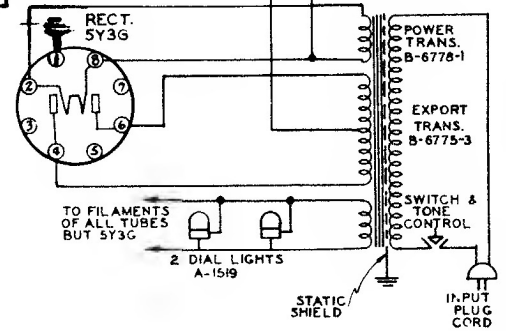

SCHEMATIC DIAGRAM
SPARTON SUPERHETERODYNE MODEL 518, 518X, 558 & 558X 568
INTERMEDIATE FREQUENCY 456 K.C.
 TOP VIEW OF ALL SOCKET CONNECTIONS

SPEAKER C-2280-29
 MODEL 568 ONLY
 DYNAMIC
 SPEAKER
 C-2280-44-34

WAVE BAND SWITCH B-7095
 SHOWN IN B. C. POSITION

- | | | | | | | | | |
|-----|--------------------|-----------|-----------|---------------------------|------------------|-----------|------------------------|------------------|
| C1 | VARIABLE CONDENSER | B-7096 | C12 | 250 MMFD. MOLDED | C-720-324 | R1 | 500,000 Ω VOL. CONTROL | A-14216-A |
| C2 | NO. 1 I.F. TRIMMER | A-14404 | C13 | .02 MFD. 400 V. | C-720-32 | R2 | 56,000 Ω .25 W. | C-2795-83-B |
| C3 | NO. 2 I.F. TRIMMER | A-14399 | C14 | .1 MFD. 200 V. | C-720-60 | R3 | 22,000 Ω .5 W. | C-2796-78-A |
| C4 | B.C. OSC. TRIMMER | A-14200-2 | C15 | .2 MFD. 400 V. | C-720-74 | R4 | 1 MEGOHM .25 W. | C-2795-31-B |
| C5 | B.C. OSC. PADDER | | C-720-324 | C16 | 250 MMFD. MOLDED | C-720-324 | R5 | 560,000 Ω .25 W. |
| C6 | B.C. ANT. TRIMMER | A-14200-1 | C17 | .1 MFD. 400 V. | C-720-61 | R6 | 1 MEGOHM TONE CONTROL | A-14217-A |
| C7 | S.W. ANT. TRIMMER | | C-720-320 | C18 | .05 MFD. 400 V. | C-720-57 | R7 | 270 Ω .25 W. |
| C8 | 50 MMFD. MOLDED | C-720-320 | C19 | .003 MFD. 600 V. | C-720-7 | R8 | 270 Ω .25 W. | C-2795-55-D |
| C9 | 250 MMFD. MOLDED | C-720-327 | C20 | .03 MFD. 600 V. | C-720-12 | R9 | 15,000 Ω 1 W. | C-2797-76-A |
| C10 | .05 MFD. 200 V. | C-720-52 | C21 | 6-8-10 MFD. ELECT. | A-14428 | R10 | 15,000 Ω 3 W. | C-2799-76-A |
| C11 | .05 MFD. 400 V. | C-720-57 | C22 | I.F. REJECTOR TRIMMER | A-14398 | R11 | 56,000 Ω .25 W. | C-2795-83-B |
| | | | C23 | 1 MMF. NEUTRALIZING COND. | | R12 | 270,000 Ω .25 W. | C-2795-91-B |
| | | | | | | R13 | 330,000 Ω .25 W. | C-2795-28-B |
| | | | | | | R14 | 470 Ω 1 W. | C-2797-58-A |

TO FILAMENTS
 OF ALL TUBES
 BUT 5Y3G

2 DIAL LIGHTS
 A-1519

STATIC
 SHIELD

INPUT
 PLUG
 CORD

POWER
 TRANS.
 B-6778-1

EXPORT
 TRANS.
 B-6775-3

SWITCH &
 TONE
 CONTROL