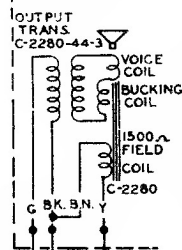

SCHEMATIC DIAGRAM
SPARTON SUPERHETERODYNE MODEL 518, 518X, 558 & 558X 568
INTERMEDIATE FREQUENCY 456 K.C.
 TOP VIEW OF ALL SOCKET CONNECTIONS

SPEAKER C-2280-29
 MODEL 568 ONLY
 DYNAMIC
 SPEAKER
 C-2280-44-34

WAVE BAND SWITCH B-7095
 SHOWN IN B. C. POSITION

- | | | | | | | | | |
|-----|--------------------|-----------|-----------|---------------------------|------------------|-----------|------------------------|------------------|
| C1 | VARIABLE CONDENSER | B-7096 | C12 | 250 MMFD. MOLDED | C-720-324 | R1 | 500,000 Ω VOL. CONTROL | A-14216-A |
| C2 | NO. 1 I.F. TRIMMER | A-14404 | C13 | .02 MFD. 400 V. | C-720-32 | R2 | 56,000 Ω .25 W. | C-2795-83-B |
| C3 | NO. 2 I.F. TRIMMER | A-14399 | C14 | .1 MFD. 200 V. | C-720-60 | R3 | 22,000 Ω .5 W. | C-2796-78-A |
| C4 | B.C. OSC. TRIMMER | A-14200-2 | C15 | .2 MFD. 400 V. | C-720-74 | R4 | 1 MEGOHM .25 W. | C-2795-31-B |
| C5 | B.C. OSC. PADDER | | C-720-324 | C16 | 250 MMFD. MOLDED | C-720-324 | R5 | 560,000 Ω .25 W. |
| C6 | B.C. ANT. TRIMMER | A-14200-1 | C17 | .1 MFD. 400 V. | C-720-61 | R6 | 1 MEGOHM TONE CONTROL | A-14217-A |
| C7 | S.W. ANT. TRIMMER | | C-720-320 | C18 | .05 MFD. 400 V. | C-720-57 | R7 | 270 Ω .25 W. |
| C8 | 50 MMFD. MOLDED | C-720-320 | C19 | .003 MFD. 600 V. | C-720-7 | R8 | 270 Ω .25 W. | C-2795-55-D |
| C9 | 250 MMFD. MOLDED | C-720-327 | C20 | .03 MFD. 600 V. | C-720-12 | R9 | 15,000 Ω 1 W. | C-2797-76-A |
| C10 | .05 MFD. 200 V. | C-720-52 | C21 | 6-8-10 MFD. ELECT. | A-14428 | R10 | 15,000 Ω 3 W. | C-2799-76-A |
| C11 | .05 MFD. 400 V. | C-720-57 | C22 | I.F. REJECTOR TRIMMER | A-14398 | R11 | 56,000 Ω .25 W. | C-2795-83-B |
| | | | C23 | 1 MMF. NEUTRALIZING COND. | | R12 | 270,000 Ω .25 W. | C-2795-91-B |
| | | | | | | R13 | 330,000 Ω .25 W. | C-2795-28-B |
| | | | | | | R14 | 470 Ω 1 W. | C-2797-58-A |

TO FILAMENTS
 OF ALL TUBES
 BUT 5Y3G

2 DIAL LIGHTS
 A-1519

STATIC
 SHIELD

INPUT
 PLUG
 CORD

POWER
 TRANS.
 B-6778-1

EXPORT
 TRANS.
 B-6775-3

SWITCH &
 TONE
 CONTROL