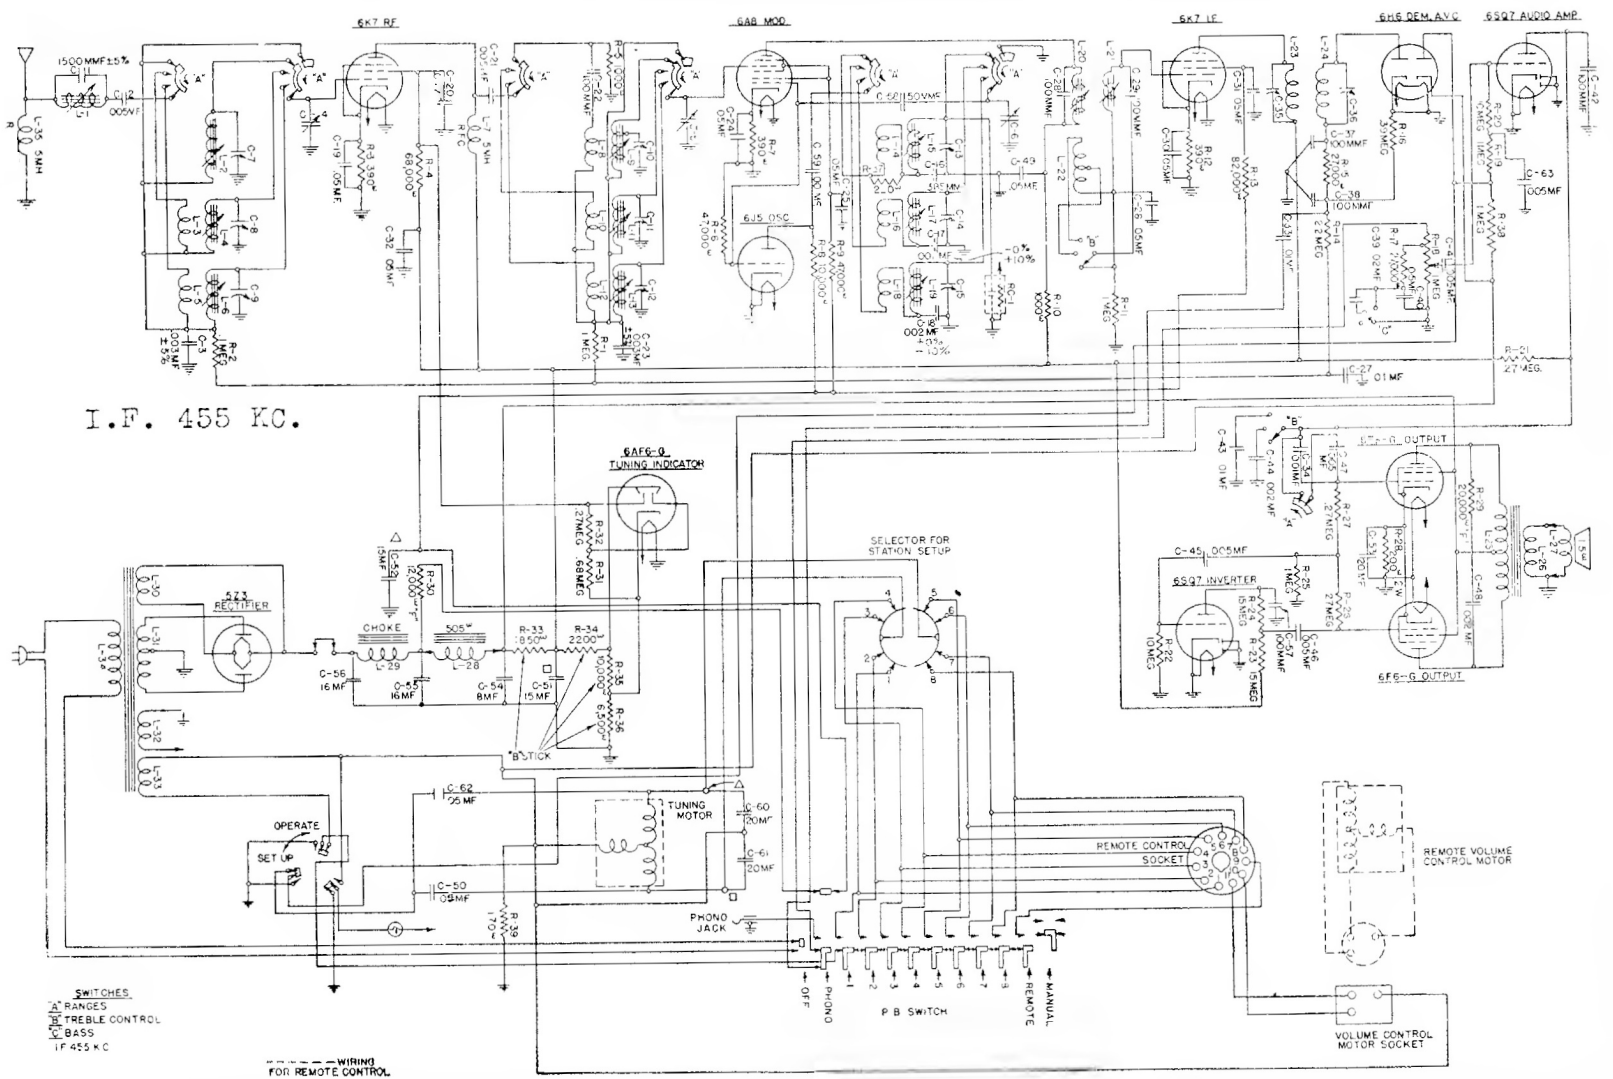

STROMBERG-CARLSON NO. 450 RADIO RECEIVERS

Schematic Circuit