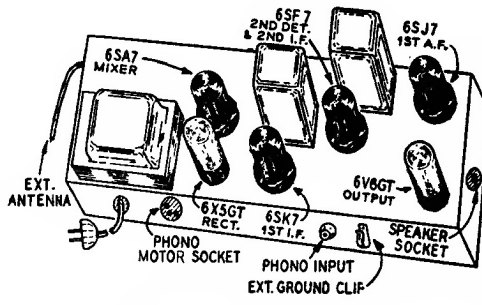

Western Auto
TRUETONE
Model D-2745