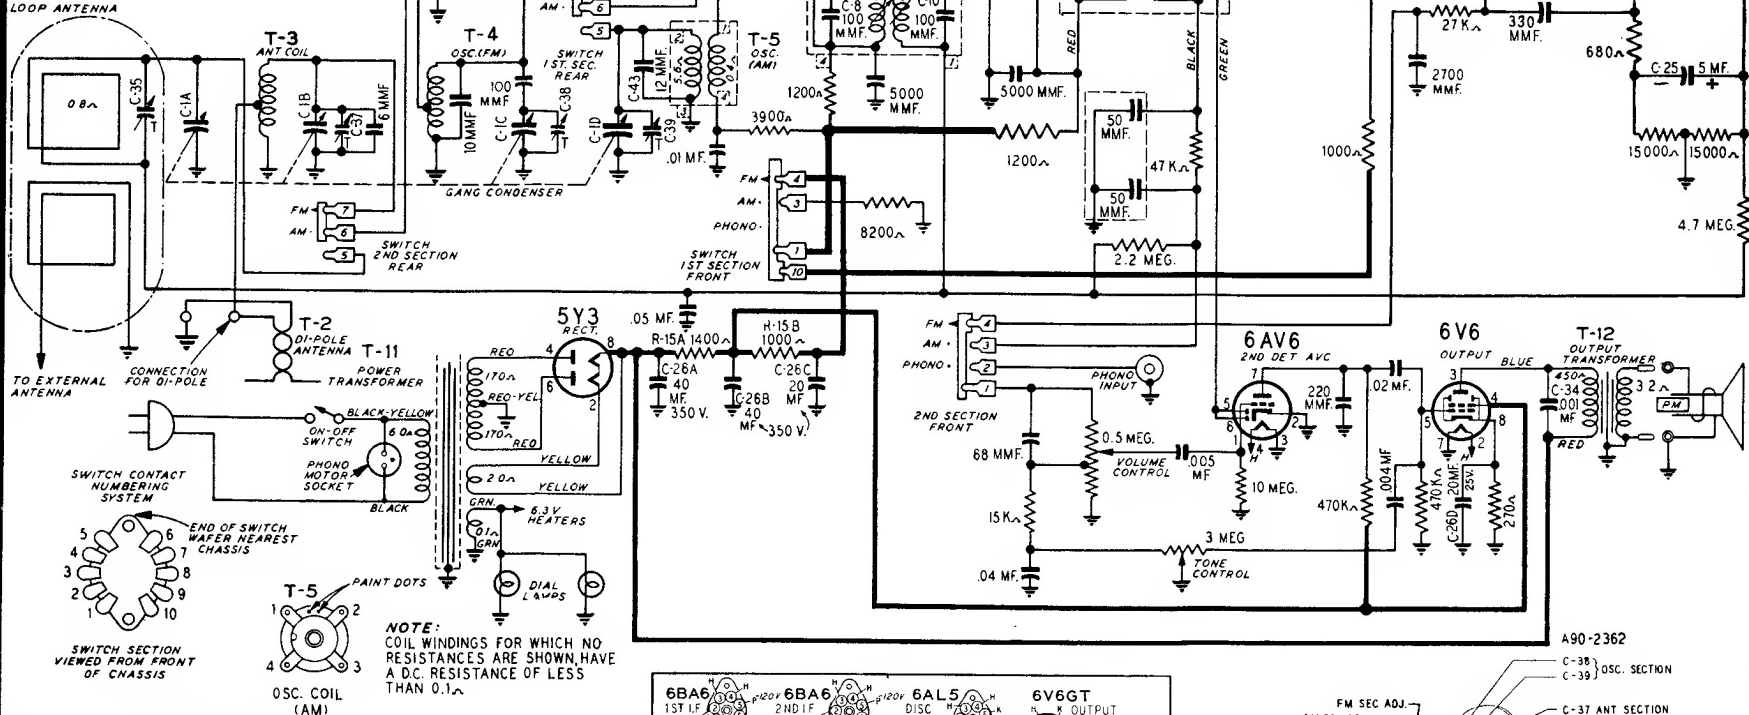

7 TUBE AC (Including Rectifier) 2 BANDS

F.M. I.F. 10.7 MC.
A.M. I.F. 455 KC. 3.6

Western Auto
Model D-2819
is similar in
many respects.

Jruetone Model D1836

SERIAL No. 105,027 UP