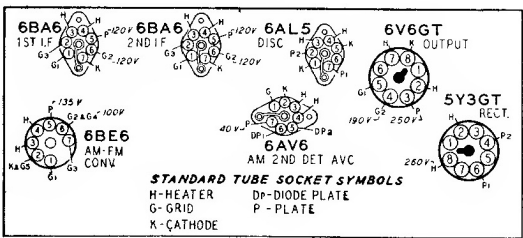

7 TUBE AC (Including Rectifier) 2 BANDS

F.M. I.F. 10.7 MC.
A.M. I.F. 455 KC. 3.6

Western Auto
Model D-2819
is similar in
many respects.

Jruetone Model D1836

SERIAL No. 105,027 UP