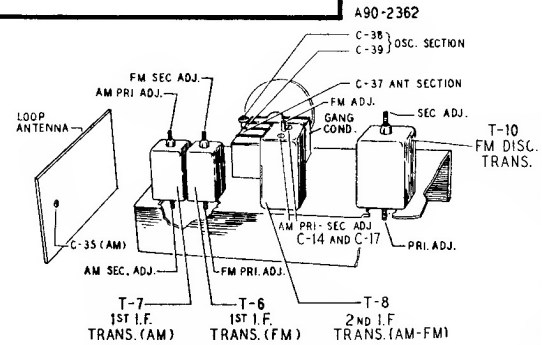

7 TUBE AC (Including Rectifier) 2 BANDS

F.M. I.F. 10.7 MC.
A.M. I.F. 455 KC. 3.6

Western Auto
Model D-2819
is similar in
many respects.

Jruetone Model D1836

SERIAL No. 105,027 UP