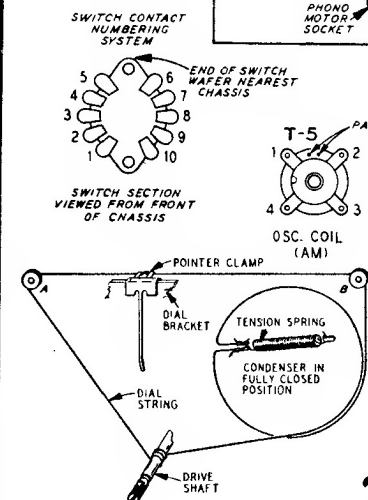

7 TUBE AC (Including Rectifier) 2 BANDS

F.M. I.F. 10.7 MC.
A.M. I.F. 455 KC. 3.6

Western Auto
Model D-2819
is similar in
many respects.

Jruetone Model D1836

SERIAL No. 105,027 UP