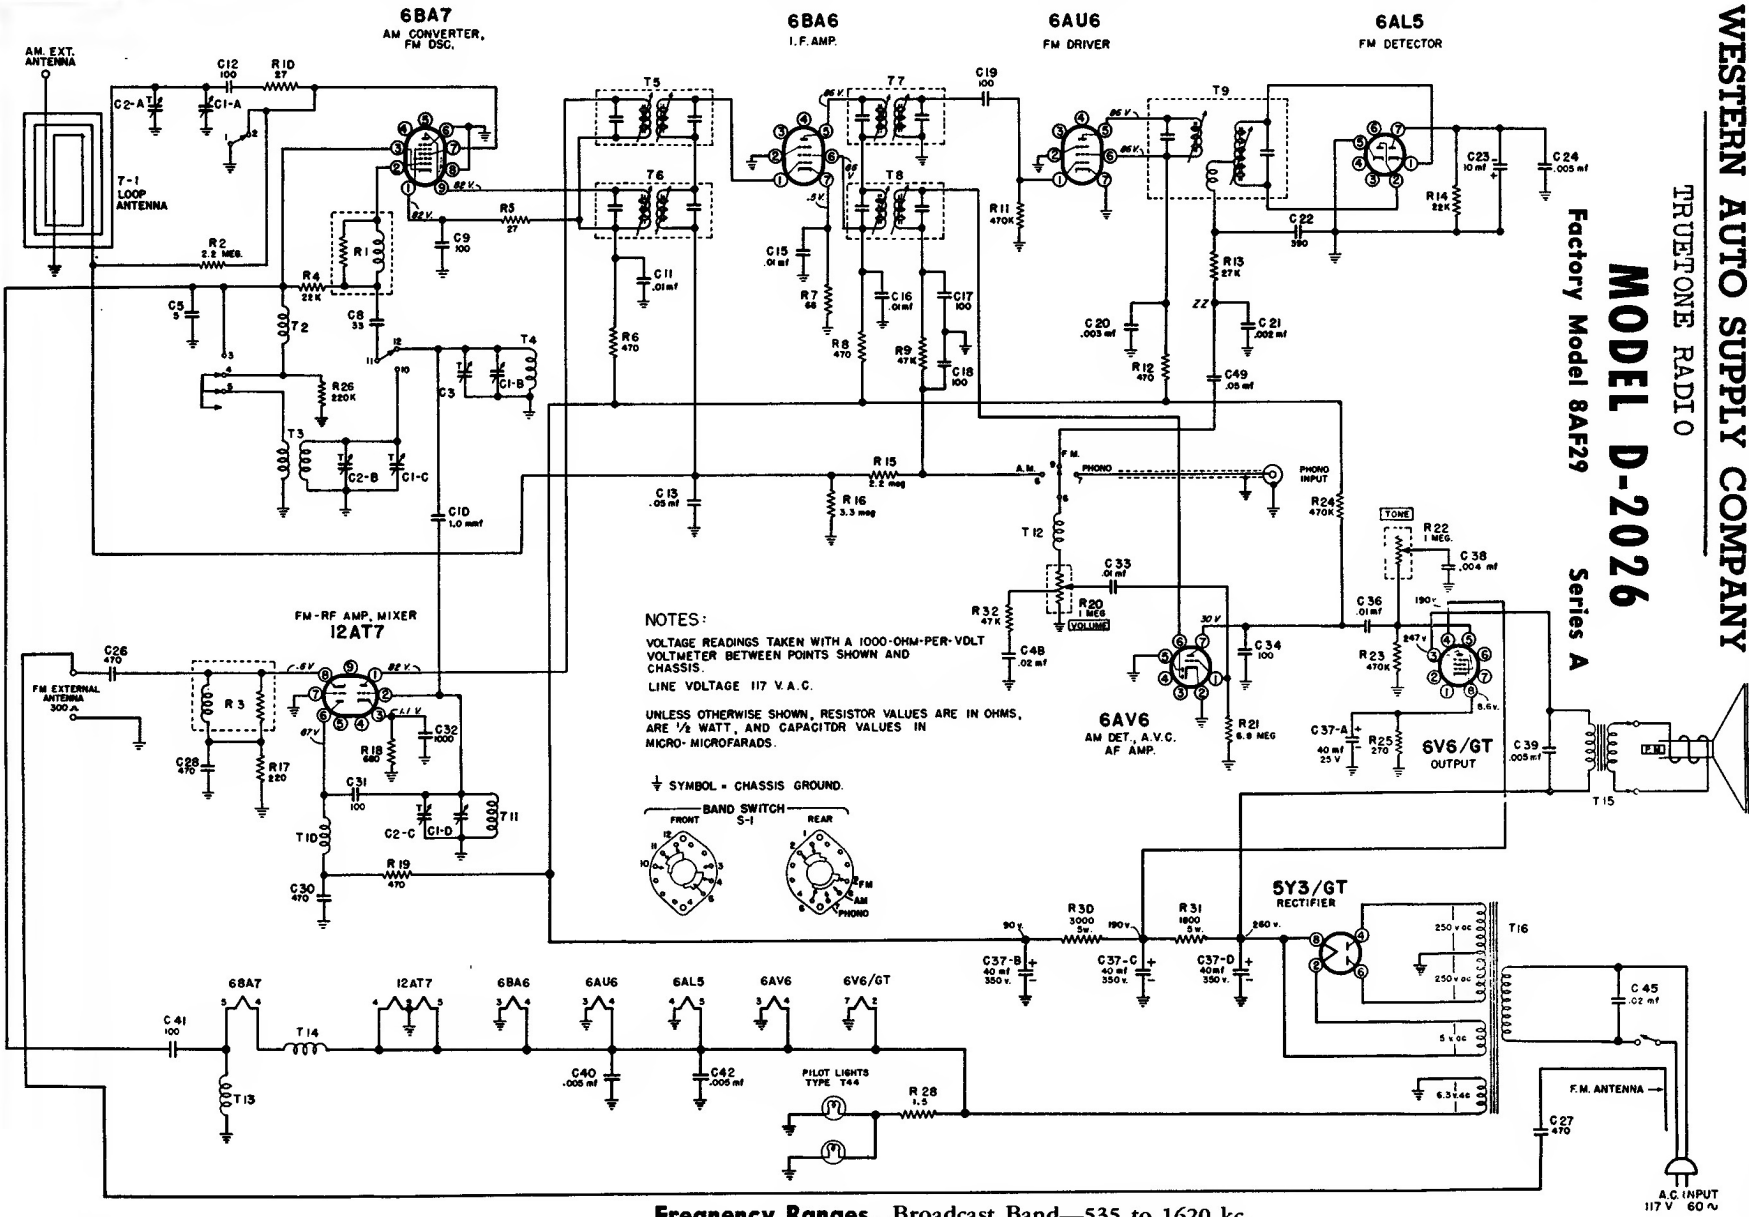

MODEL D-2026

Factory Model 8AF29

Series A

Frequency Ranges...Broadcast Band—535 to 1620 kc.
FM Band—88 to 108 mc.
Intermediate Freq...AM-455 kc.; FM-10.7 mc.

A.C. INPUT
117 V. 60 Hz