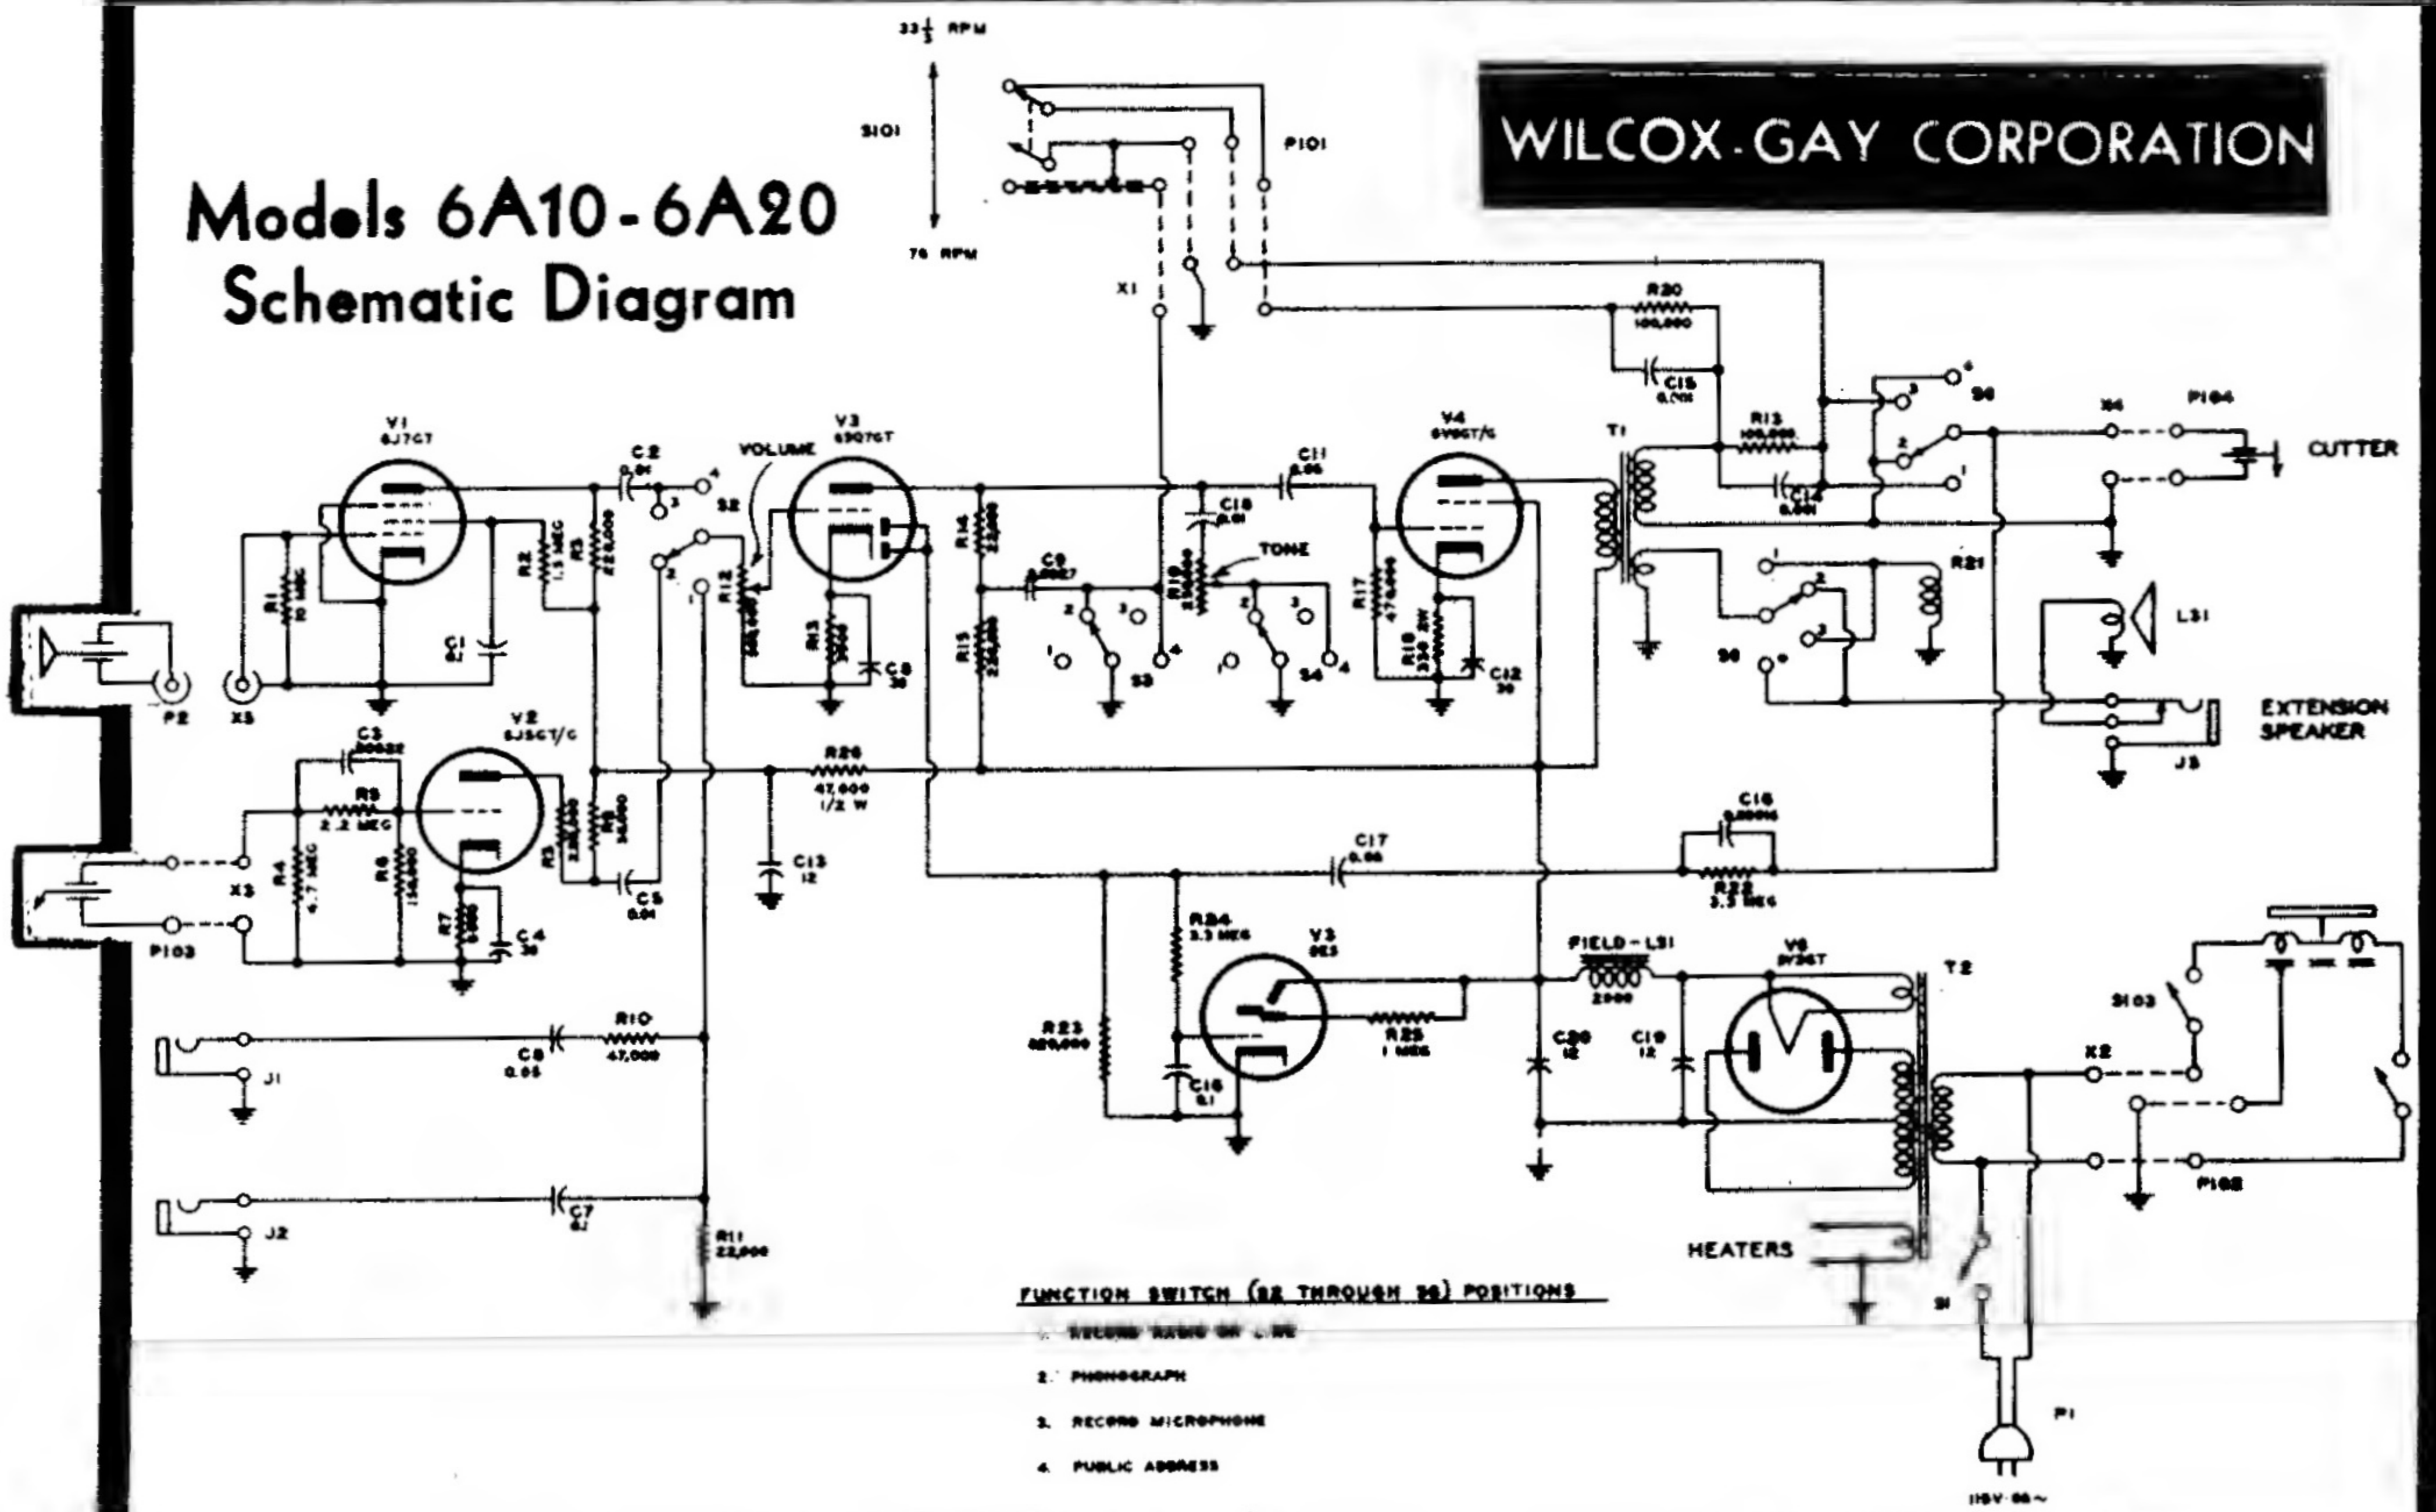

Models 6A10-6A20 Schematic Diagram

WILCOX-GAY CORPORATION

FUNCTION SWITCH (S2 THROUGH S5) POSITIONS

- 1. RECORD RADIO ON LINE
- 2. PHONOGRAPH
- 3. RECORD MICROPHONE
- 4. PUBLIC ADDRESS

115V 60~